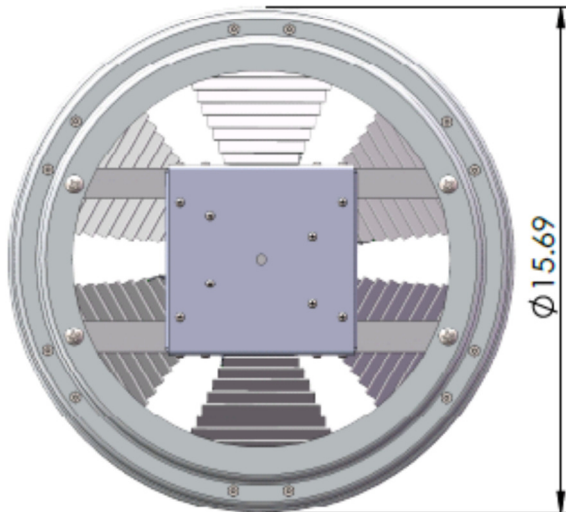

## Technical Specifications

Item	LED High Bay
Material	Aluminum
Color Temp	5,700K
CRI	83
Lumens	17280
Lumens per Watt	139@277
Voltage	120-277
Watts	124@277
Temp Range	-40° to 75°C
Rated Life	100,000 hrs
Light Distribution	Type 5
Mounting Height	>12 Feet
Lens	Optional
Warranty	5 Years
Replaces	400W HPS/MH