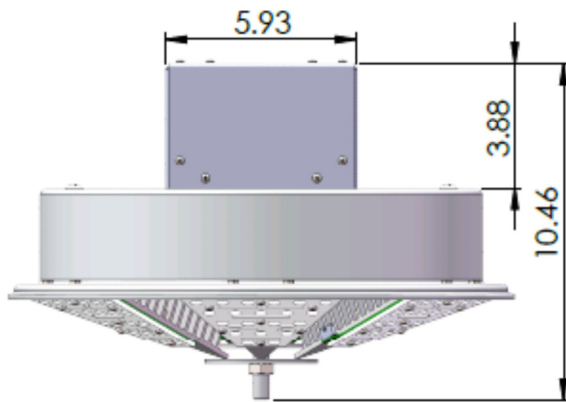

## Technical Specifications

Item	LED High Bay
Material	Aluminum
Color Temp	5,700K
CRI	83
Lumens	17280
Lumens per Watt	139@277
Voltage	120-277
Watts	124@277
Temp Range	-40° to 75°C
Rated Life	100,000 hrs
Light Distribution	Type 5
Mounting Height	>12 Feet
Lens	Optional
Warranty	5 Years
Replaces	400W HPS/MH