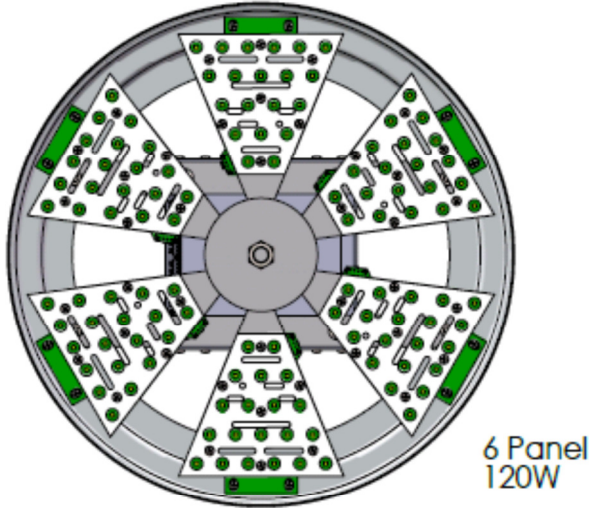

## Technical Specifications

Item	LED High Bay
Material	Aluminum
Color Temp	5,700K
CRI	83
Lumens	17280
Lumens per Watt	139@277
Voltage	120-277
Watts	124@277
Temp Range	-40° to 75°C
Rated Life	100,000 hrs
Light Distribution	Type 5
Mounting Height	>12 Feet
Lens	Optional
Warranty	5 Years
Replaces	400W HPS/MH