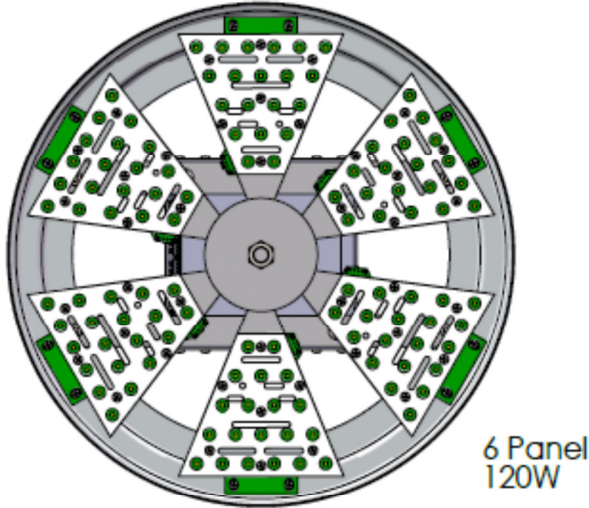

## Technical Specifications

Item	LED Low Bay
Material	Aluminum
Color Temp	5,700K
CRI	83
Lumens	17280
Lumens per Watt	133
Voltage	120-277
Watts	108
Temp Range	-40° to 75°C
Rated Life	100,000 hrs
Light Distribution	Type 5
Mounting Height	<18 Feet
Lens	Optional
Warranty	5 Years
Replaces	400W HPS/MH