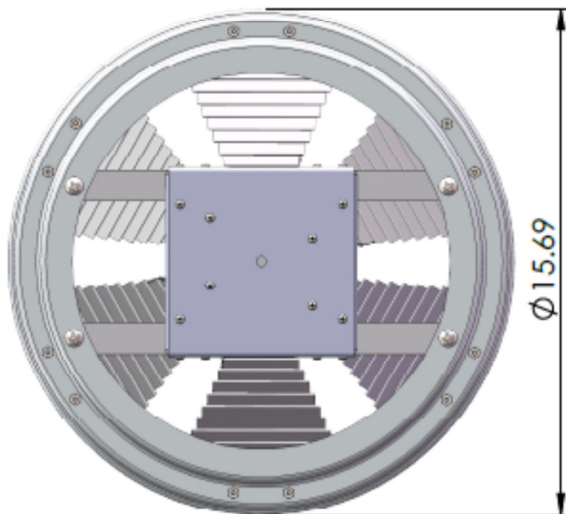

## Technical Specifications

Item	LED Low Bay
Material	Aluminum
Color Temp	5,700K
CRI	83
Lumens	17280
Lumens per Watt	133
Voltage	120-277
Watts	108
Temp Range	-40° to 75°C
Rated Life	100,000 hrs
Light Distribution	Type 5
Mounting Height	<18 Feet
Lens	Optional
Warranty	5 Years
Replaces	400W HPS/MH