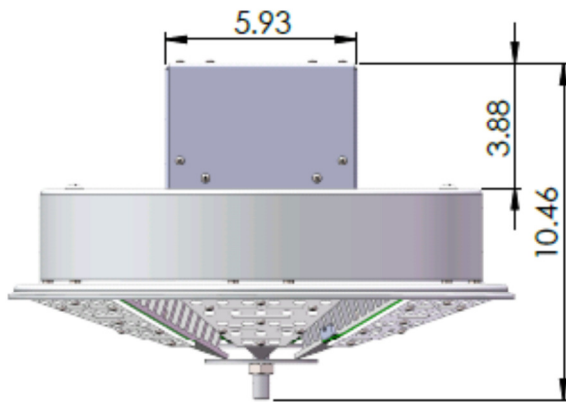

## Technical Specifications

Item	LED Low Bay
Material	Aluminum
Color Temp	5,700K
CRI	83
Lumens	17280
Lumens per Watt	133
Voltage	120-277
Watts	108
Temp Range	-40° to 75°C
Rated Life	100,000 hrs
Light Distribution	Type 5
Mounting Height	<18 Feet
Lens	Optional
Warranty	5 Years
Replaces	400W HPS/MH