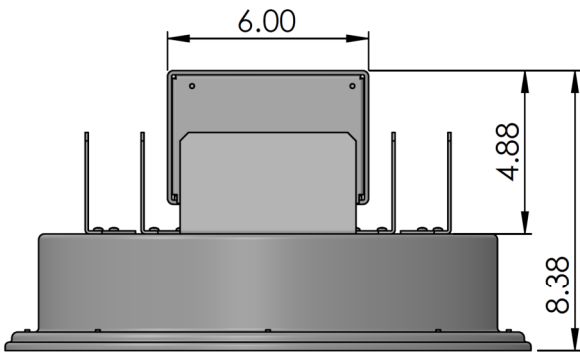

SSI-CSTOR1-OR

Technical Specifications

Item	LED CSTOR1
Material	Aluminum
Color Temp	5,700K
CRI	83
Lumens	14200
Lumens per Watt	96
Voltage	120-277
Watts	130
Temp Range	-40° to 35°C
Rated Life	100,000 hrs
Light Distribution	Type 5
Mounting Height	>10 Feet
Weight	8 lbs
Warranty	5 Years